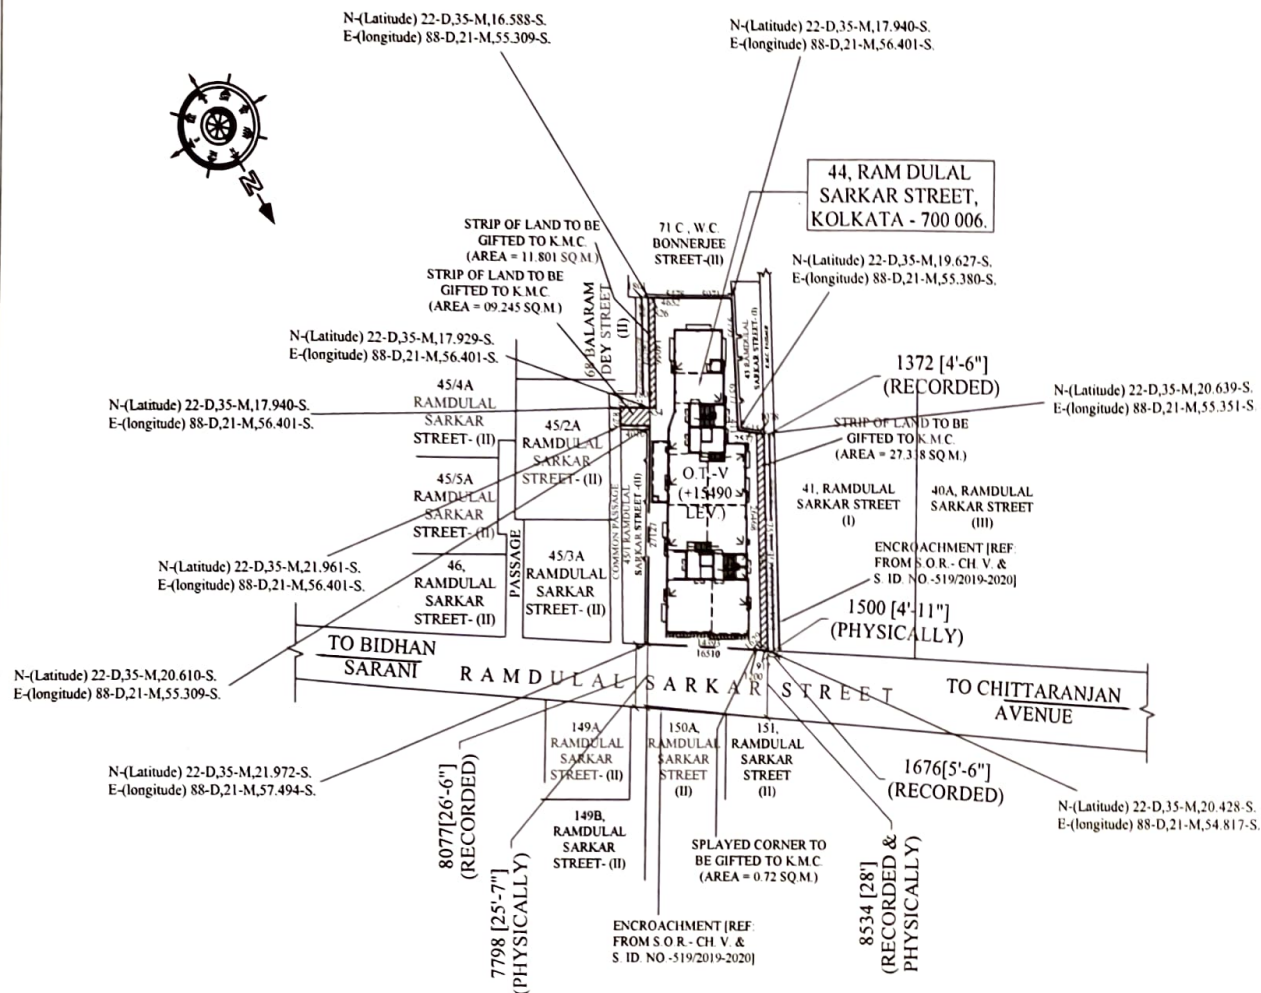

PREMISES NO. - 44, RAMDULAL SARKAR STREET, KOLKATA - 700006, UNDER K.M.C. WARD NO.-026, P.S.- GIRISH PARK, P.O.- BEADON STREET, BR - IV.

**SITE PLAN**  
**SCALE- 1:600**

*Subhasish De*  
SUBHASISH DEY  
Regd. Civil Engg.  
Under Kolkata  
Municipal Corporation  
LBS Class I, No.1365  
SIGNATURE OF L.B.S.